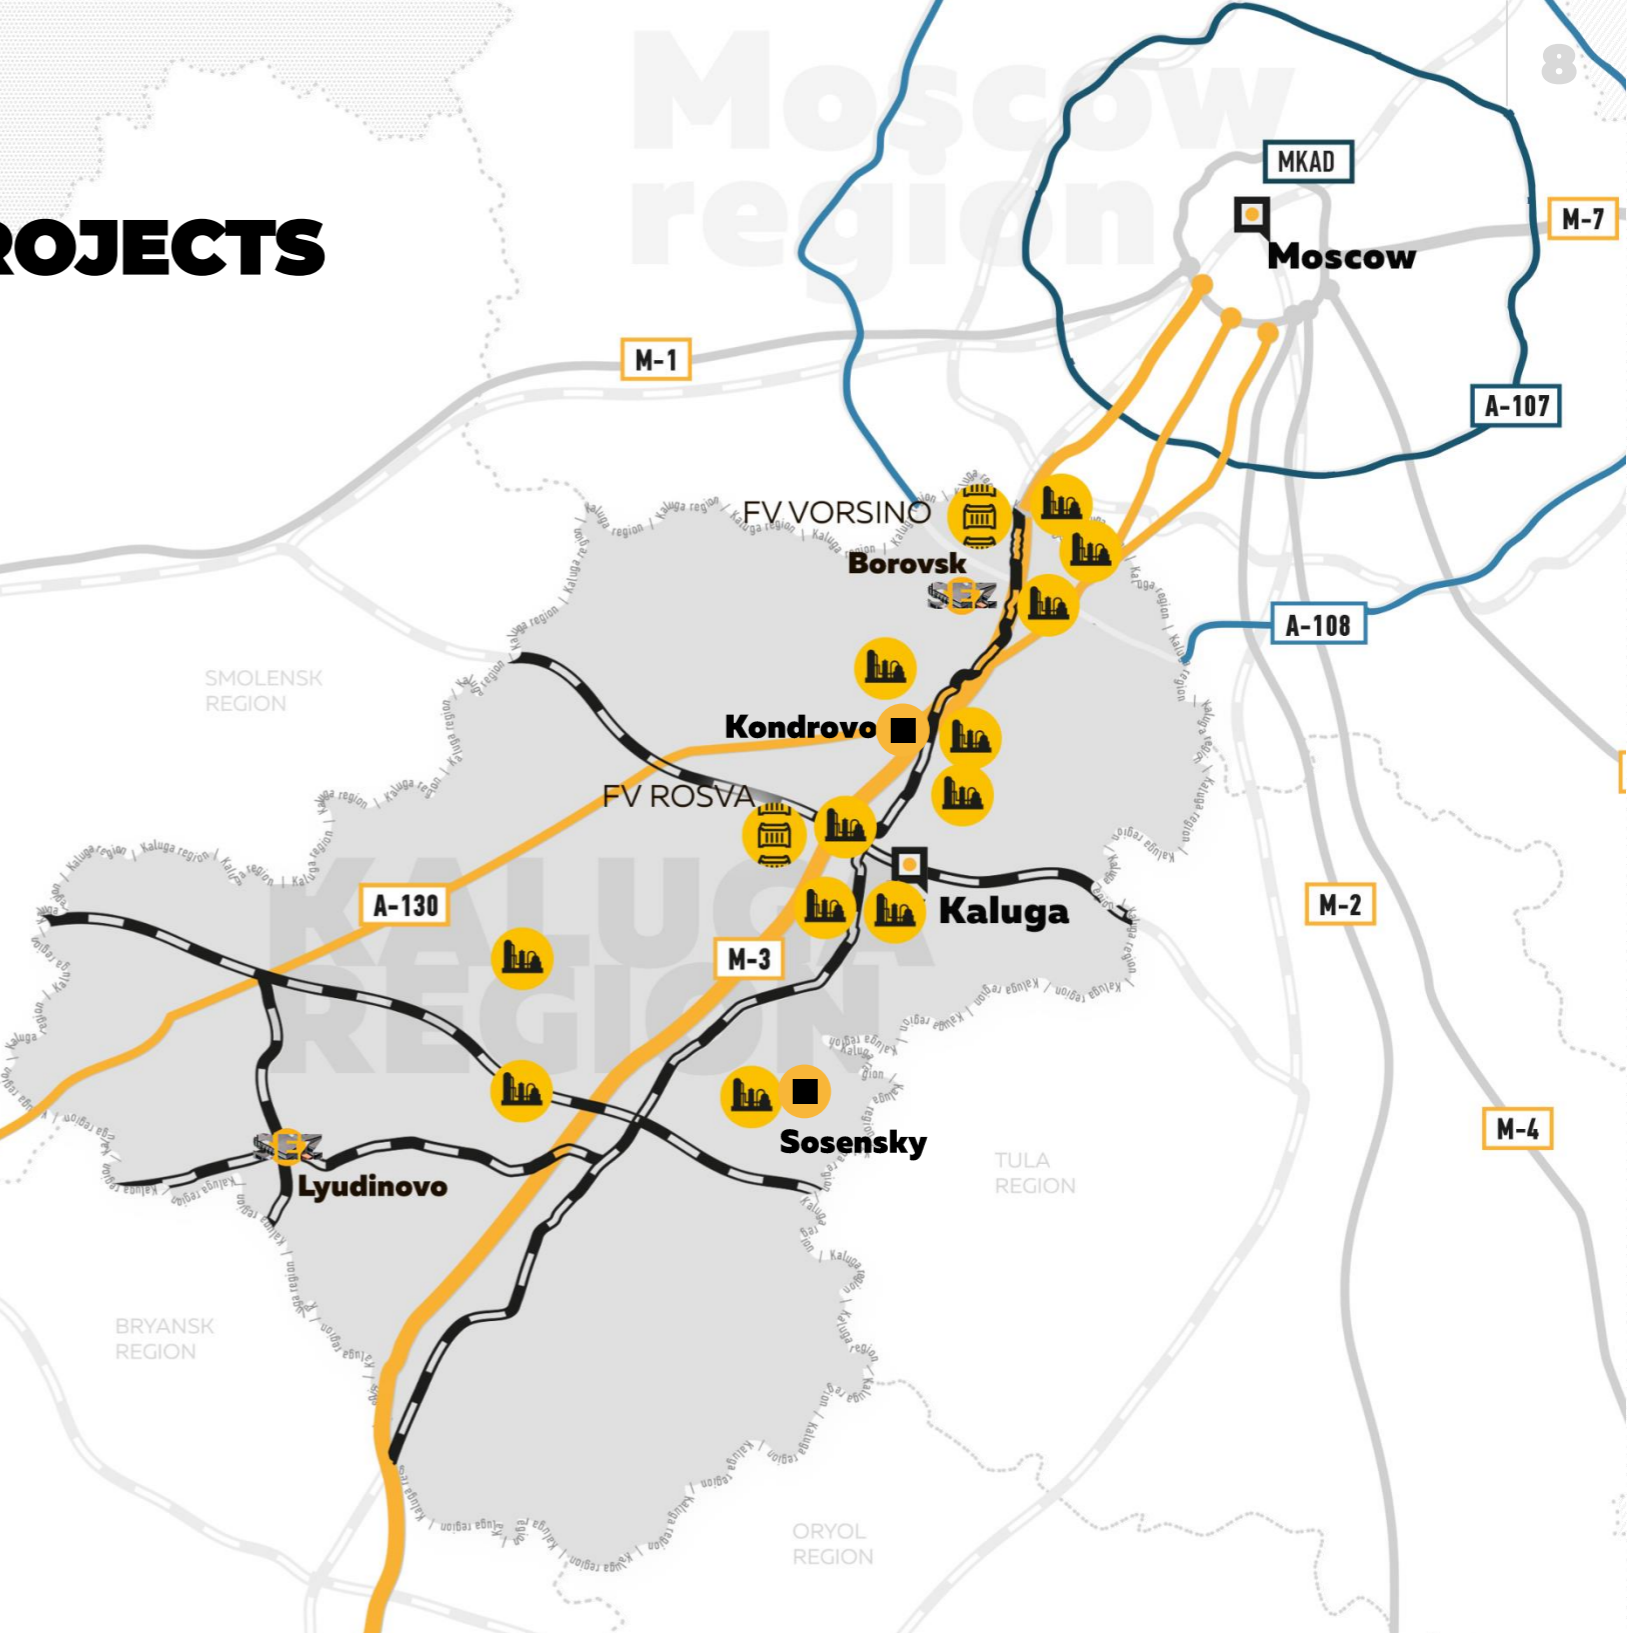

**GOVERNMENT
SUPPORT
THROUGH OUT
PROJECT CYCLE**

**GREAT EXPERIENCE
IN COOPERATION
WITH GLOBAL
BUSINESS**

REGION IN THE CENTER OF EUROPEAN PART OF RUSSIA

29.800 km²

total area of Kaluga Region

> 20
mln people
within a radius
of 180 km

NEW SILK ROAD

9.02.2021

the first train
with cargoes of Arcelik A.S.
and Beko companies
arrived from Türkiye
in Freight Village Vorsino

SHOVEL-READY SITES FOR QUICK START-UP OF PROJECTS

> 8500 ha

with high-quality engineering infrastructure

12

Industrial Parks

2

sites of Special Economic Zone

2

Priority Social and Economic Development Areas

SHOVEL-READY SITES FOR QUICK START-UP OF PROJECTS

250 INVESTMENT PROJECTS

metalworking
cluster

agro-industrial
cluster

building materials
cluster

TRAINING FOR INDUSTRY

SPECIALIZED TRAINING CENTERS

80 lines
of training

FEDERAL TECHNOPARK OF VOCATIONAL EDUCATION

9,300 m²